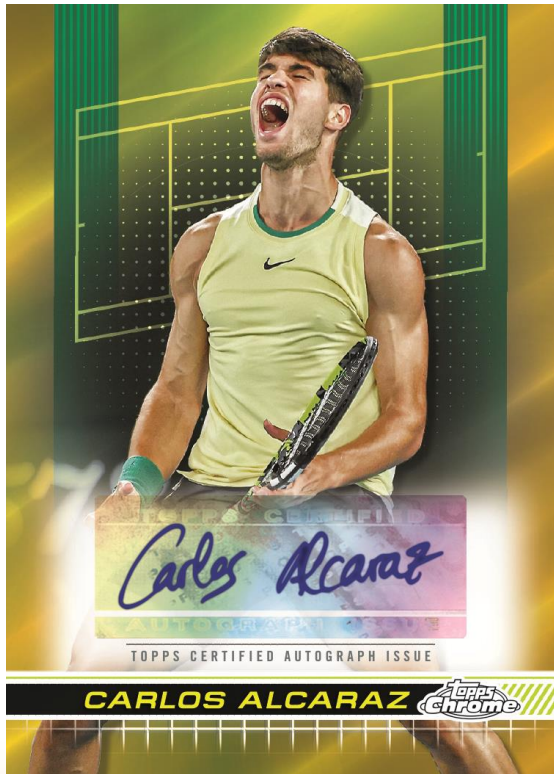

2024 TOPPS CHROME TENNIS

FGC005801

12/12 CT.

DESCRIPTION: Each pack contains eight (8) 2024 Topps Chrome Tennis cards. Each box contains three (3) autograph cards, sixteen (16) refractor parallels and eighteen (18) insert cards. Each case contains one (1) case hit insert card.

WEIGHT: Case: 8.50 pounds approximately
Box: 0.69 pounds approximately

GROCERY PALLETIZATION: 16 cases/layer x 7 layers high = 112 cases/pallet

UPC BAR CODES:

Pack

Box

Case

2024 TOPPS CHROME TENNIS

Topps Chrome Tennis returns with an all-new look featuring some of the greatest names in the game! Look for an all-new design style that will be accentuated with a wide-variety of chase parallels. Find several first-time signers across the autograph subsets.

Autograph – Gold Refractor

Aces

Within the 200-card base set, find several rookies and first trading cards that will be designated with a “RC” or ‘1st’ tag across the base set and parallels.

Find 3 Chrome Autographs in Every Box!